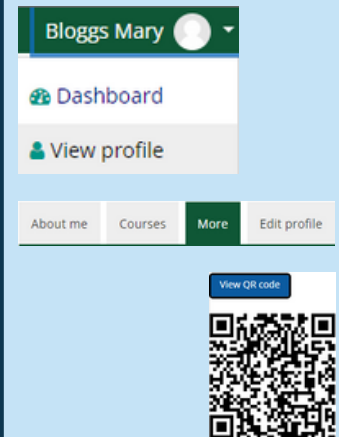

Course summary

Activities

- Choices
- Feedback
- Lessons
- Resources
- Wikis

My courses

- Social Media & Job Seeking

Other ways to access Moodle using mobile app

Download the Moodle App

On your preferred device go to:

App Store (iOS devices)
Play Store (Android devices)

Search for Moodle

Download, install and open the app

Set up the App

1. Open Moodle on desktop device
2. View Profile
3. More tab
4. Mobile app > View QR code
5. Scan QR code