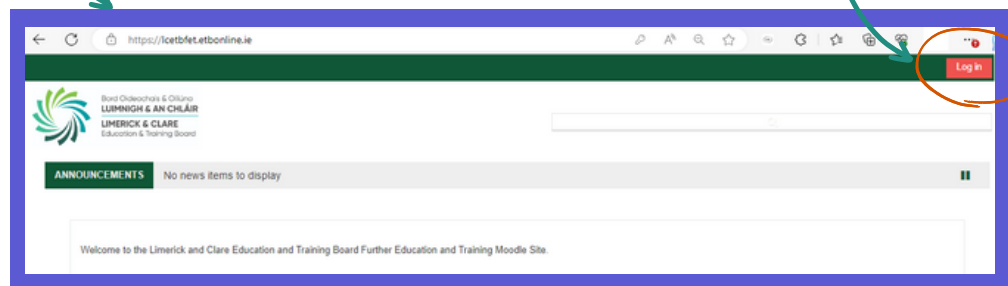

Moodle Guide for Learners

Bord Oideachais & Oiliúna
LUIMNIGH & AN CHLÁIR
LIMERICK & CLARE
Education & Training Board

**COLLEGE OF FURTHER
EDUCATION & TRAINING**

Getting started with Moodle on your PC

Open your Internet browser and search the following key terms: "LCETB Moodle"
The first result should be <https://lctbft.etbonline.ie>

Select login at the top right hand side of the Moodle home page

Login using your LCETB credentials

To log in use your full LCETB email address and the password you use to access your email. Learner passwords are in the format yr.firstname.lastname@learner.lcetb.ie
e.g. - XX.mary.bloggs@learner.lcetb.ie