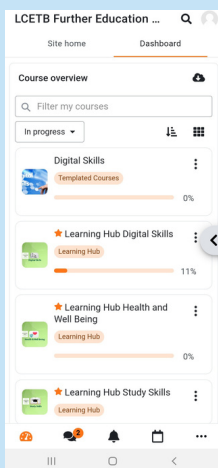

Course summary

Activities

- Choices
- Feedback
- Lessons
- Resources
- Wikis

My courses

- Social Media & Job Seeking

Other ways to access Moodle using mobile app

Download the Moodle App

On your preferred device go to:

App Store (iOS devices)
Play Store (Android devices)

Search for Moodle

Download, install and open the app

Set up the App

1. Open Moodle on desktop device
2. View Profile
3. More tab
4. Mobile app > View QR code
5. Scan QR code

Features

Easily access course content > browse course content, even when offline

Connect with others > find and contact other people on your courses

Keep up to date > notifications such as assignment submissions

Submit assignments > images, audio, videos and other files

Track your progress > view grades and check progress in courses

Anywhere, anytime > attempt quizzes, post in forums and more - both on and off-line