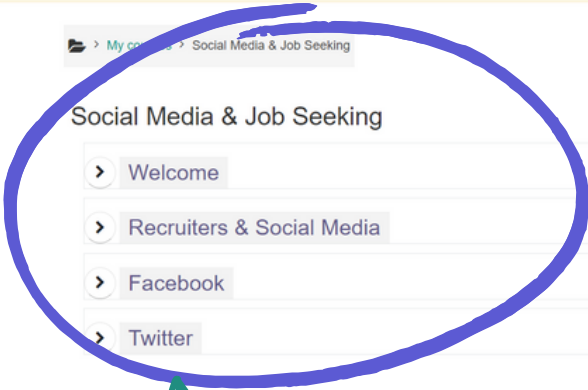

Social Media & Job Seeking

Course >

The Courses you are enrolled on will be listed on your home page

All courses

Search courses

Or you can find your course listed under My Courses at the top of the page

You can search all courses on Moodle using Search courses

My courses
My courses
Social Media & Job Seeking

Edit your profile - Choose to add a picture or list your interests if you want

- Dashboard
- View profile
- Edit profile**
- Grades
- Preferences
- Calendar
- Log out

Course View

Open the Course Index

Course Content

Open the Block Drawer

The block drawer differs for each course - It is where you can access useful tools and resources

Navigation

- Home
- Dashboard
- Site pages