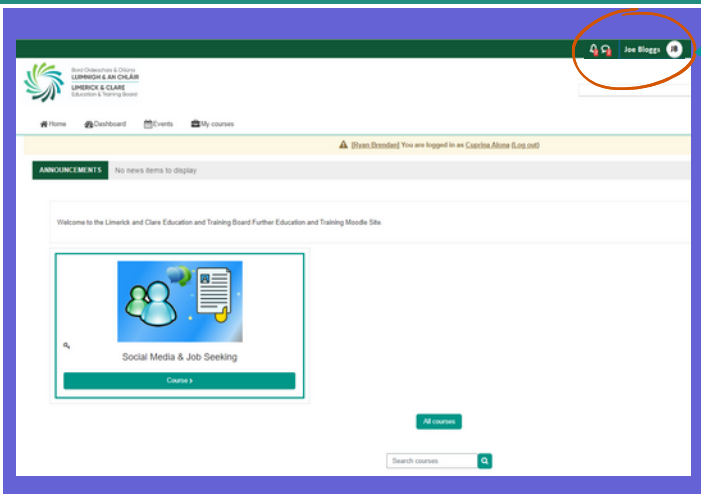

Social Media & Job Seeking

Course >

The Courses you are enrolled on will be listed on your home page

All courses

Search courses

Or you can find your course listed under My Courses at the top of the page

You can search all courses on Moodle using Search courses

My courses
My courses
Social Media & Job Seeking

Edit your profile - Choose to add a picture or list your interests if you want

- Dashboard
- View profile
- Edit profile**
- Grades
- Preferences
- Calendar
- Log out